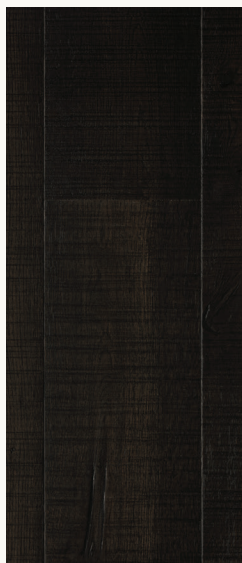

RIDGE

TIMBER FLOORING

Inspired by the raw ridges of earth and natural expression. Bold band-sawn texture and rustic oak grain create surfaces with depth and handcrafted appeal.

Forté

COLLECTION OVERVIEW

The Ridge Collection was created for those who love the honesty of raw timber and the character it brings to a space.

Authentic Timber Finish

Ridge pairs rustic-grade oak with a distinctive band-sawn texture that highlights natural knots, cracks and saw marks. It creates a bold, authentic aesthetic that adds warmth, depth and character to any space.

COLOURS

SCHIST

LOAM

ARKOSE

CALDERA

TECTON

FORMATS

PLANK	15/4 x 190 x 1900mm
STANDARD NOSING – BULL NOSE	15/4 x 40 x 120 x 1900mm
STANDARD NOSING – FLUSH	15/4 x 40 x 120 x 1900mm
PREMIUM NOSING	15/4 x 40 x 120 x 1880mm
ACCESSIBLE NOSING	15/4 x 40 x 120 x 1880mm

Please note the colours in the Ridge Collection are smoked and there will be variation in tone from board to board.

PRODUCT DETAILS

SPECIES	European Oak
GRADE	Rustic
THICKNESS	15mm
WEAR LAYER	4mm Solid European Oak
BEVEL	Rounded Bevel
CONSTRUCTION	Multilayer Engineered
CORE	Plywood
SURFACE TEXTURE	Sawn and brushed with undulated surface around knots and cracks
FINISH	Prefinished Nature Matte UV Lacquer
SURFACE SHEEN	Matte