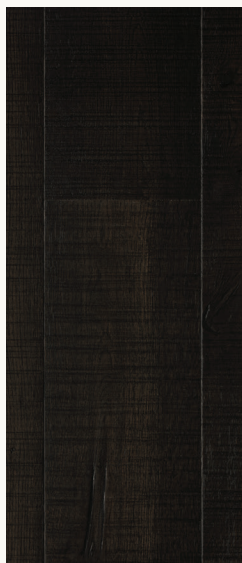

RIDGE

TIMBER FLOORING

Inspired by the raw ridges of earth and natural expression. Bold band-sawn texture and rustic oak grain create surfaces with depth and handcrafted appeal.

Forté

COLLECTION OVERVIEW

The Ridge Collection was created for those who love the honesty of raw timber and the character it brings to a space.

Authentic Timber Finish

Ridge pairs rustic-grade oak with a distinctive band-sawn texture that highlights natural knots, cracks and saw marks. It creates a bold, authentic aesthetic that adds warmth, depth and character to any space.

COLOURS

SCHIST

LOAM

ARKOSE

CALDERA

TECTON

FORMATS

PLANK	15/4 x 190 x 1900mm
STANDARD NOSING – BULL NOSE	15/4 x 40 x 120 x 1900mm
STANDARD NOSING – FLUSH	15/4 x 40 x 120 x 1900mm
PREMIUM NOSING	15/4 x 40 x 120 x 1900mm
ACCESSIBLE NOSING	15/4 x 40 x 120 x 1880mm

Please note the colours in the Ridge Collection are smoked and there will be variation in tone from board to board.

PRODUCT DETAILS

SPECIES	European Oak
GRADE	Rustic
THICKNESS	15mm
WEAR LAYER	4mm Solid European Oak
BEVEL	Rounded Bevel
CONSTRUCTION	Multilayer Engineered
CORE	Plywood
SURFACE TEXTURE	Sawn and brushed with undulated surface around knots and cracks
FINISH	Prefinished Nature Matte UV Lacquer
SURFACE SHEEN	Matte