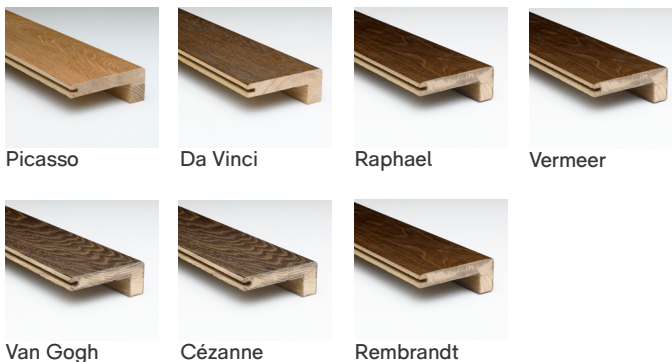

STAIR NOSING SPECIFICATION SHEET

PRODUCT DETAILS

Collection	Artiste Refined
Format	Stair Nosing
Availability	Stocked
Product Type	Solid Smoked European Oak Stair Nosing*
Height	40mm
Width	100mm
Length	1300mm
Surface Texture	Brushed wood grain
Surface Sheen	Extra Matte
Bevel	Rounded Edge
Status	Pre-finished (no additional coats required)
Finish	Italian UV Cured Lacquer
Species	Smoked European Oak* (refer page 2 for details)
Filler colour	Dark
Crafted In	Europe

The Artiste Refined Collection is also available in: 250mm planks

**Da Vinci, Van Gogh and Vermeer are Smoked European Oak.
Picasso is European Oak (but has not been smoked).*

STRUCTURAL WARRANTY

5 Year Commercial	For terms and conditions see
25 Year Residential	www.forte.co.nz/warranties

SUSTAINABILITY

Sustainably Sourced

ARTISTE REFINED STAIR NOSING PROFILE

INSTALLATION

Installation Method	Glue down or pin/nail
Suitable Substrates	Plywood, Particle Board, Concrete, existing timber - enquire for others
Joint Profile	Groove (on tread)
Suitable Uses	Stairs in residential homes, hospitality, retail stores, restaurants, apartments (in commercial staircases additional slip resistance may be required)